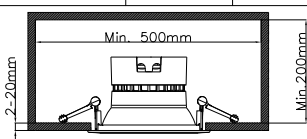

Application Conditions

Ambient temperature range	-20 to +40 °C
---------------------------	---------------

Product Data

Full product code	911401565021
Order product name	DN291B 1xDLED-4000 PSU WH
Order code	911401565021
Numerator - Quantity Per Pack	1
Numerator - Packs per outer box	24
Material Nr. (12NC)	911401565021
Net Weight (Piece)	0.380 kg

Dimensional drawing

Dimension 灯具尺寸	A (mm)	B (mm)
DN290B 1xDLED / ALU	95 / 99	∅ 122
DN291B 1xDLED / ALU	105 / 109	∅ 167
DN292B 1xDLED / ALU	114 / 118	∅ 218
DN293B 1xDLED / ALU	114 / 118	∅ 218

Dimension 灯具尺寸	A (mm)	B (mm)
DN290B 1xDLED / ALU	95 / 99	∅ 122
DN291B 1xDLED / ALU	105 / 109	∅ 167
DN292B 1xDLED / ALU	114 / 118	∅ 218
DN293B 1xDLED / ALU	114 / 118	∅ 218