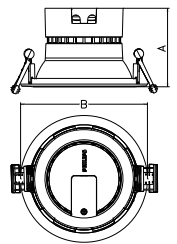

Application Conditions

Ambient temperature range	-20 to +40 °C
---------------------------	---------------

Product Data

Full product code	911401565021
Order product name	DN291B 1xDLED-4000 PSU WH
Order code	911401565021
Numerator - Quantity Per Pack	1
Numerator - Packs per outer box	24
Material Nr. (12NC)	911401565021
Net Weight (Piece)	0.380 kg

Dimensional drawing

Dimension 灯具尺寸	A (mm)	B (mm)
DN290B 1xDLED / ALU	95 / 99	∅ 122
DN291B 1xDLED / ALU	105 / 109	∅ 167
DN292B 1xDLED / ALU	114 / 118	∅ 218
DN293B 1xDLED / ALU	114 / 118	∅ 218

Dimension 灯具尺寸	A (mm)	B (mm)
DN290B 1xDLED / ALU	95 / 99	∅ 122
DN291B 1xDLED / ALU	105 / 109	∅ 167
DN292B 1xDLED / ALU	114 / 118	∅ 218
DN293B 1xDLED / ALU	114 / 118	∅ 218