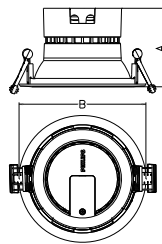

Application Conditions

Ambient temperature range	-20 to +40 °C
---------------------------	---------------

Product Data

Full product code	911401565021
Order product name	DN291B 1xDLED-4000 PSU WH
Order code	911401565021
Numerator - Quantity Per Pack	1
Numerator - Packs per outer box	24
Material Nr. (12NC)	911401565021
Net Weight (Piece)	0.380 kg

Dimensional drawing

Dimension 灯具尺寸	A (mm)	B (mm)
DN290B 1xDLED / ALU	95 / 99	∅ 122
DN291B 1xDLED / ALU	105 / 109	∅ 167
DN292B 1xDLED / ALU	114 / 118	∅ 218
DN293B 1xDLED / ALU	114 / 118	∅ 218

Dimension 灯具尺寸	A (mm)	B (mm)
DN290B 1xDLED / ALU	95 / 99	∅ 122
DN291B 1xDLED / ALU	105 / 109	∅ 167
DN292B 1xDLED / ALU	114 / 118	∅ 218
DN293B 1xDLED / ALU	114 / 118	∅ 218