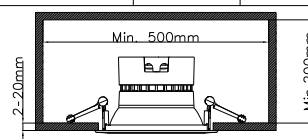

Application Conditions

Ambient temperature range	-20 to +40 °C
---------------------------	---------------

Product Data

Full product code	911401565021
Order product name	DN291B 1xDLED-4000 PSU WH
Order code	911401565021
Numerator - Quantity Per Pack	1
Numerator - Packs per outer box	24
Material Nr. (12NC)	911401565021
Net Weight (Piece)	0.380 kg

Dimensional drawing

Dimension 灯具尺寸	A (mm)	B (mm)
DN290B 1xDLED / ALU	95 / 99	∅ 122
DN291B 1xDLED / ALU	105 / 109	∅ 167
DN292B 1xDLED / ALU	114 / 118	∅ 218
DN293B 1xDLED / ALU	114 / 118	∅ 218

Dimension 灯具尺寸	A (mm)	B (mm)
DN290B 1xDLED / ALU	95 / 99	∅ 122
DN291B 1xDLED / ALU	105 / 109	∅ 167
DN292B 1xDLED / ALU	114 / 118	∅ 218
DN293B 1xDLED / ALU	114 / 118	∅ 218